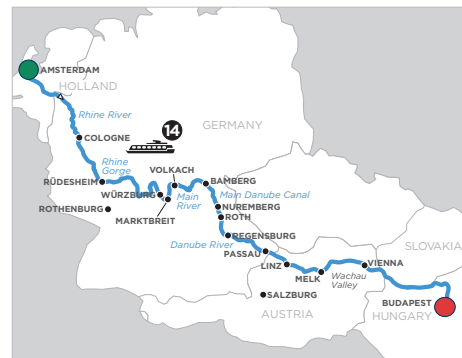

MAGNIFICENT EUROPE

15 days Amsterdam to Budapest

WAS $11,799

Panorama Suite NOW from **$8,595***

per person, twin share (based on 10/04/20)

Visit avalonwaterways.com.au, call **1300 230 234** or see your local travel agent