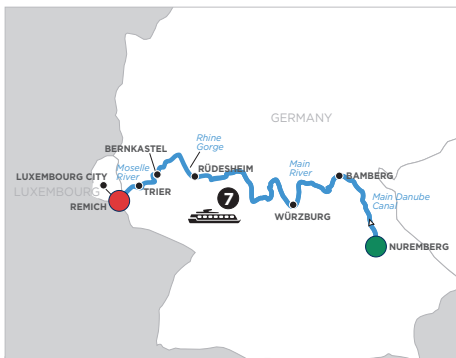

CENTRAL EUROPEAN EXPERIENCE

8 days, Nuremberg to Remich

WAS $6,112

Panorama Suite NOW from **$4,513***

per person, twin share (based on 21/10/20)