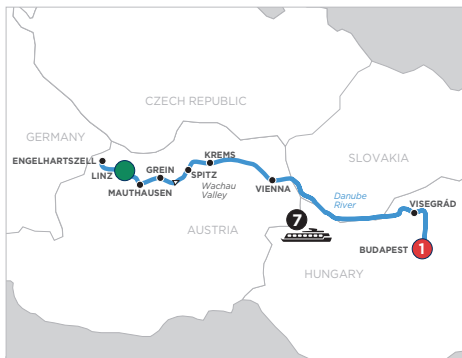

SUITE VIEW SALE

Pay for a Stateroom, Get a Suite!

For a limited time only sail away in a renowned Avalon Panorama Suite for the price of a deluxe stateroom on select 2020 cruises!*

Offer ends 16 December 2019 or until sold out.

SIX CRUISES TO CHOOSE FROM, INCLUDING:

ACTIVE & DISCOVERY ON THE DANUBE

9 days Linz to Budapest

WAS $5,971

Panorama Suite NOW from **$4,372***

per person, twin share (based on 09/04/20)